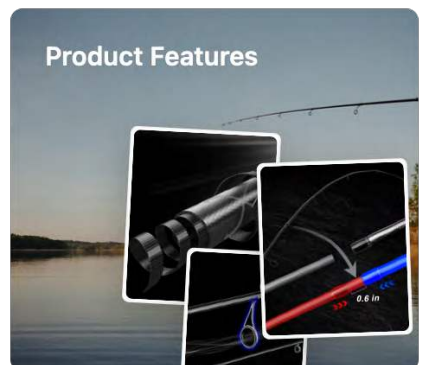

Product Features