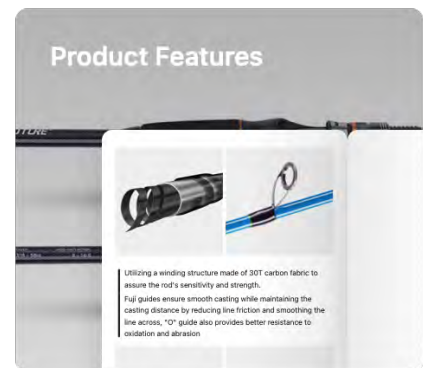

One of the most sought after game fish across North America is the bass. When it comes to bass fishing, using traditional fishing poles may be an extremely difficult experience. They are typically too light and lack the appropriate action, which means that they are prone to bending and breaking when you attempt to put the hook on the fish. There are fishing rods that are made expressly for bass anglers, you will be able to feel even the tiniest bites on account of the strong yet sensitive blank that this rod possesses. This will allow you to swiftly set the hook and bring your target to the boat. In addition to that, it is offered in a wide range of hues and dimensions, allowing you to pick the version that is most suited to your own taste.

This rod, with its quick action and sensitive tip, provides you with the power and precision you require to successfully land even the largest bass. And with its' fast action, which guarantees that your lure will remain in position until a fish bites. It is also constructed with durability in mind, which means you can handle whatever punishment you dish out.

Available Models

Item No.	Type	Length
SYGA10580-1	Spinning	1.98M
SYGA10580-2	Spinning	2.1M
SYGA10580-6	Spinning	2.4M
SYGA10580-7	Spinning	2.7M
SYGA10580-8	Spinning	3.0M
SYGA10580-9	Spinning	3.3M
SYGA10580-10	Spinning	3.6M
SYGA10580-3	Casting	1.98M
SYGA10580-4	Casting	2.1M
SYGA10580-5	Casting	2.4M