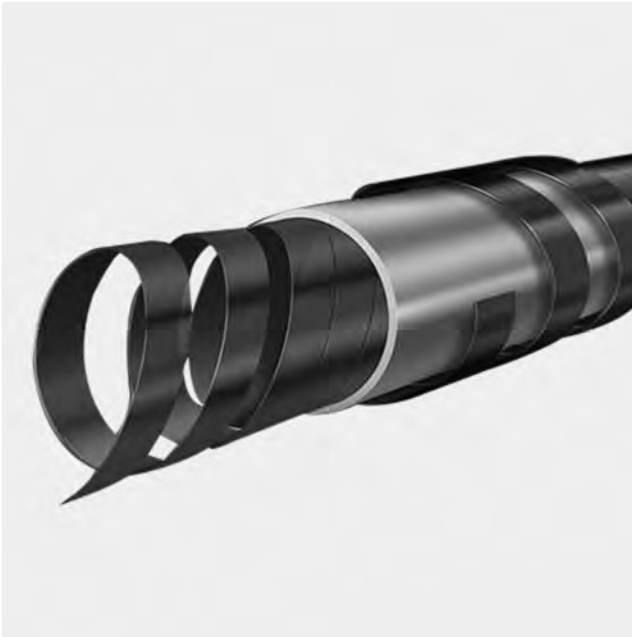

Product Features

Utilizing a winding structure made of 30T carbon fabric to assure the rod's sensitivity and strength.