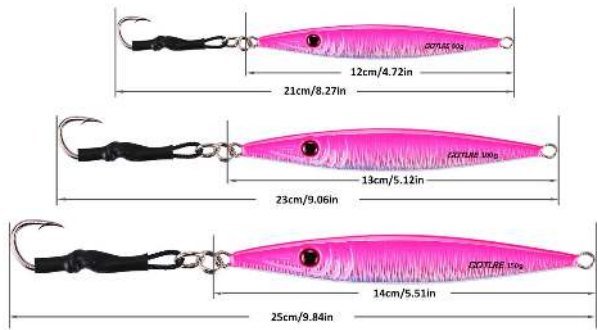

SYGC10945

**Product Data**

Available Weight	100g/3.53oz, 150g/5.29oz, 200g/7.05oz, 300g/10.58oz, 50g/1.76oz
Available Length	4.72in 5.12in 5.51in 6.63in 8.59in
Hook Size	10/0, 4/0, 6/0, 8/0
Material	Fishing Hook: High carbon steel, Fishing Lure: Lead
Custom MOQ	300pcs
Custom Options	Weight, color, hook, pattern, etc.

↑ SYGC10945

**Product Data**

Available Weight	100g/3.53oz, 150g/5.29oz, 200g/7.05oz, 300g/10.58oz, 80g/2.82oz
Available Length	4.72in 5.12in 5.51in 6.63in 8.19in
Hook Size	10/0, 4/0, 6/0, 8/0
Material	Fishing Hook: High carbon steel, Fishing Lure: Lead
Custom MOQ	300pcs
Custom Options	Weight, color, hook, pattern, size
Custom Price	Depends on different options, 3%-10% higher than basic price
Lead Time	30-45 days
Packaging	Paper card + PVC bag

## Product Pictures

Model	Hook Size	PE Line Length	Body Length	Package Weight
80g/2.82oz	4/0	4cm/1.57in	12cm/4.72in	3.21oz/91.0g
100g/3.53oz	6/0	5cm/1.97in	13cm/5.12in	3.87oz/109.7g
150g/5.29oz	8/0	5.5cm/2.17in	14cm/5.51in	5.74oz/162.7g