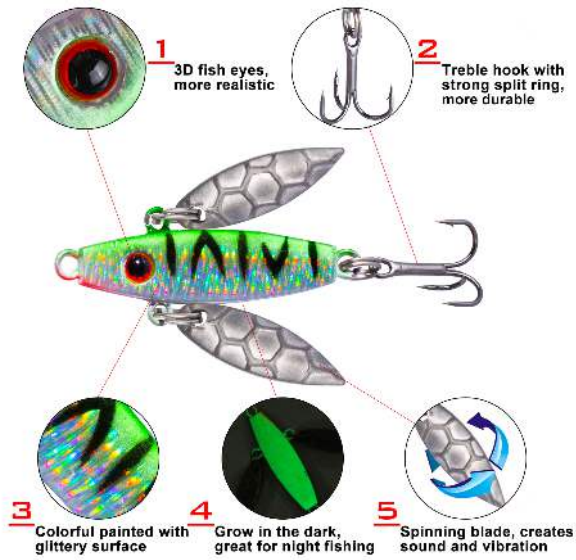

SYGC10946

Product Data

Quantity	27pcs
Weight	1.5g, 1.7g, 2.1g, 2.3g, 5.4g, 7.3g
Length	0.43in, 0.45in, 0.55in, 0.56in, 1.07in, 1.17in
Material	Lead
Custom MOQ	100box
Custom Options	Weight, color, hook

Product Pictures

Product Data

Quantity	27pcs
Weight	1.5g、1.7g、2.1g、2.3g、5.4g、7.3g
Length	0.43in、0.45in、0.55in、0.56in、1.07in、1.17in
Material	Lead
Custom MOQ	100box
Custom Options	Weight, color, hook, pattern, size
Custom Price	Depends on different options, 3%-10% higher than basic price

Product Pictures

ORIENTATE HORIZONTAL

INCLINED ANGLE

VERTICAL JIGGING

[Type] Minnow Spoon
[Weight] 0.08oz/2.3g
[Body Length] 0.56in/14.3mm
[Full Length] 1.06in/26.9mm

[Type] Slick Jig
[Weight] 0.05oz/1.5g
[Body Length] 0.55in/14mm
[Full Length] 0.96in/24.4mm

[Type] Minnow Spoon
[Weight] 0.26oz/7.3g
[Body Length] 1.17in/29.6mm
[Full Length] 1.93in/49mm