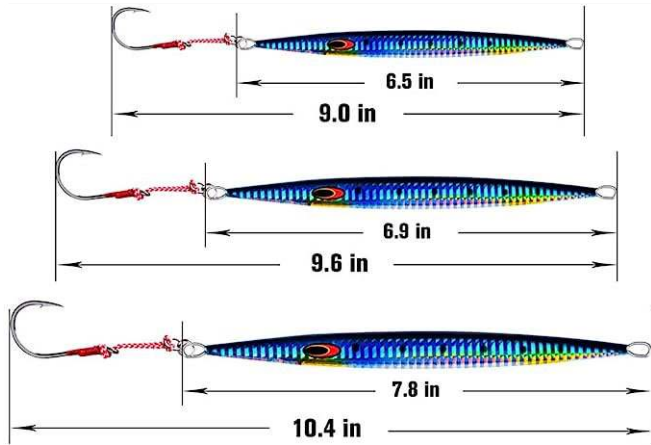

### Product Data

Available Weight	100g/3.53oz, 150g/5.29oz, 200g/7.05oz, 250g/8.82oz, 300g/10.58oz, 350g/12.35oz, 80g/2.82oz
Available Length	16.5cm 17.5cm 19.8cm 22.4cm 24cm 25.4cm 26.8cm
Hook Size	#20, #90
Material	Fishing Hook: High carbon steel, Flarewing Lure: Lead
Custom MOQ	300pcs
Customization	Model, color, logo, material

### Product Pictures

↑ SYGC10983

### Product Data

Available Weight	100g/3.53oz, 150g/5.29oz, 200g/7.05oz, 250g/8.82oz, 300g/10.58oz, 350g/12.35oz, 80g/2.82oz
Available Length	16.5cm 17.5cm 19.8cm 22.4cm 24cm 25.4cm 26.6cm
Hook Size	#20, #9/0
Material	Fishing Hook: High carbon steel, Fishing Lure: Lead
Custom MOQ	300pcs
Custom Options	Weight, color, hook, pattern, size
Custom Price	Depends on different options, 3%-10% higher than basic price
Lead Time	30-45 days
Packaging	Paper card + PVC bag

## Product Pictures

MODEL	HOOK SIZE	TOTAL LENGTH	BODY LENGTH	RUNNING DEPTH
2.28oz	20#	9.0in	6.5in	VARIABLE
3.53oz	20#	9.6in	6.9in	VARIABLE
5.29oz	20#	10.4in	7.8in	VARIABLE