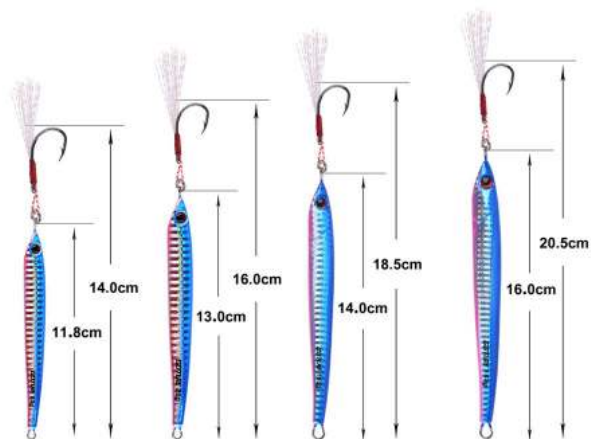

SYGC10991

Product Data

Available Weight	100g, 150g, 60g, 80g
Available Length	11.8cm, 13.0cm, 14.0cm, 16.0cm
Hook Size	3/0, 4/0
Material	lead
Custom MOQ	300pcs
Custom Options	Weight, color, hook, pattern, size
Custom Price	Depends on different options, 3%-10% higher than basic

↑ SYGC10991

Product Data

Available Weight	100g, 150g, 60g, 80g
Available Length	11.8cm, 13.0cm, 14.0cm, 16.0cm
Hook Size	3/0, 4/0
Material	lead
Custom MOQ	300pcs
Custom Options	Weight, color, hook, pattern, size
Custom Price	Depends on different options, 3%-10% higher than basic price
Lead Time	30-45 days
Packaging	Paper card + PVC bag

↑ SYGC10991

Product Pictures

Two of the four have luminous effect

Rings
High-strength Stainless Split Steel Rings

Eyes
3D simulation eyes

Painting
Multi-layer Painting Crafts

Hooks
Sharp Single Hooks with Hand-tied Bucktail Trailer

UNIQUE SHAPE DESIGN

Bionic barracuda-like shape generates stronger luring effect

Belly-up style improves balance of swimming lure under water

Streamlined design helps to cutting through water better

BODY LENGTH	TOTAL LENGTH	HOOK SIZE	WEIGHT	RUNNING DEPTH
11.8 cm	15.7 cm	#3/0	60 g	VARIABLE
13.0 cm	17.0 cm	#4/0	80 g	VARIABLE
14.0 cm	18.5 cm	#4/0	100 g	VARIABLE
16.0 cm	20.5 cm	#4/0	150 g	VARIABLE