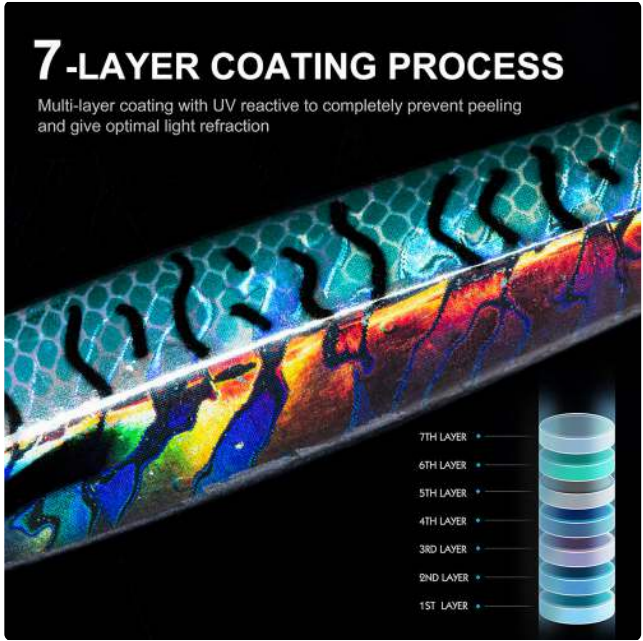

MODEL	HOOK SIZE	BODY LENGTH	TOTAL LENGTH	RUNNING DEPTH
2.12 oz./60 g	#22	4.6 in/11.7 cm	7.32 in/18.6 cm	VARIABLE
2.82 oz./80 g	#22	5.0 in/12.8 cm	7.68 in/19.5 cm	VARIABLE
3.53 oz./100g	#22	5.47 in/13.9 cm	8.19 in/20.8 cm	VARIABLE
5.29 oz./150g	#22	6.26 in/15.9 cm	9.02 in/22.9 cm	VARIABLE