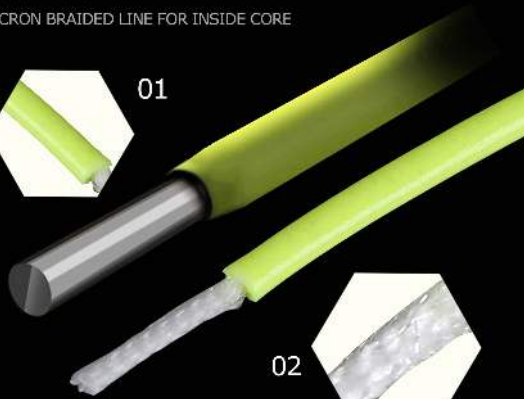

LOWER MEMORY AND HIGHER STRENGTH

1. PVC SURFACE SKIN MATERIAL
2. DACRON BRAIDED LINE FOR INSIDE CORE

01

02