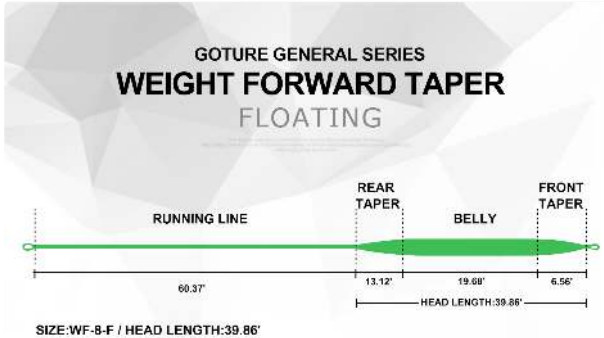

SYGD10148

Product Data

Size	WF3F,WF4F,WF5F,WF6F,WF7F,WF8F
Tip	0.5ft/0.15m
Total Length	100ft
Weight	100g,120g,140g,160g,185g,210g
Custom MOQ	500 pcs
Custom Price	Depends on different options, 3%-10% higher than basic price
Lead Time	30-45 days

Product Pictures

Size	Tip	Front Taper	Belly	Rear Taper	Running Line	Total Length	Head Length	Grain Wgt. (lb/30y)
WF3F	0.5'	6.56'	6.56'	16.4'	70.21'	100FT	30.02	100
WF4F	0.5'	6.56'	6.56'	16.4'	70.21'	100FT	30.02	120
WF5F	0.5'	6.56'	19.68'	13.12'	60.37'	100FT	39.86	140
WF6F	0.5'	6.56'	19.68'	13.12'	60.37'	100FT	39.86	160
WF7F	0.5'	6.56'	19.68'	13.12'	60.37'	100FT	39.86	185
WF8F	0.5'	6.56'	19.68'	13.12'	60.37'	100FT	39.86	210