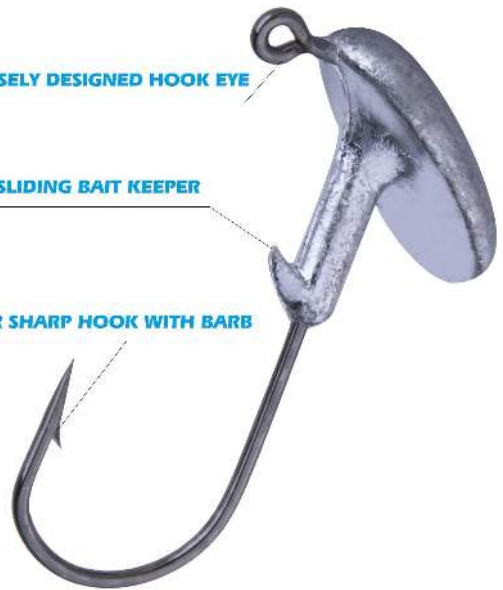

SYGE10450

Product Data

Material	Lead, High Carbon Steel
Weight	3.5g、 7g、 10g、 14g
Custom MOQ	3000 sets
Custom Price	Depends on different options, 3%-10% higher than basic price
Lead Time	30-45 days

Product Pictures

PRODUCT INFORMATION

PRECISELY DESIGNED HOOK EYE

ANTI-SLIDING BAIT KEEPER

SUPER SHARP HOOK WITH BARB

INITATING POSTURE IN WATER

Inverted posture in the water

Tumbler lead heads hook

High quality lead jig head