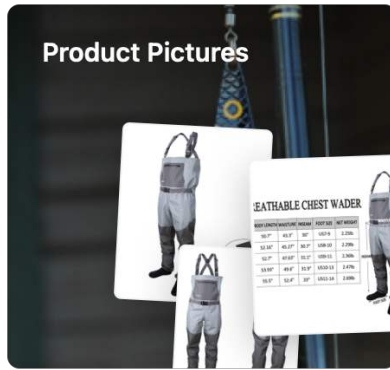

SYGE10479

Product Data

Size	S,M,L,XL,2XL
Material	Waterproof Fabric
Foot Size	US 7-9,8-10,9-11,10-13,11-14
Net Weight	2.25lb,2.29lb,2.36lb,2.47lb,2.69lb
Custom MOQ	100 pcs
Custom Price	Depends on different options, 3%-10% higher than basic price
Lead Time	30-45 days

Adjustable X-Back Suspenders, Elastic & Easy-release

D Ring Design, Easy to Carry Lure Box or other accessories

Hand Warm Pocket

100% Waterproof Fabric

All Seams Well Sealed

Premium Neoprene, Soft & Durable

Buckle Clipping for Locking Shoes, Preventing Pants Moving Up

Inner Zippered Pocket

Easy to carry your phone, fishing license and other small items