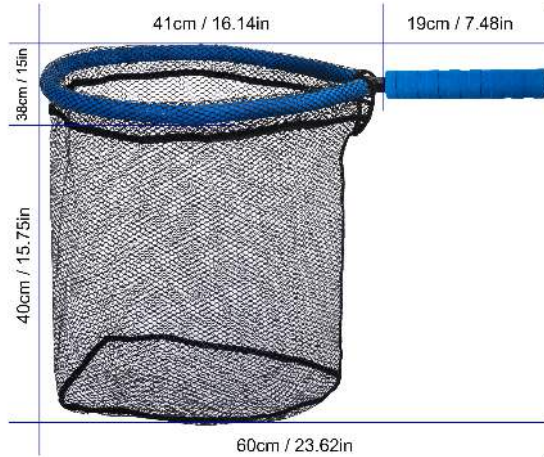

## Product Data

Material	Aluminum,Rubber,EVA
Size	60cm*38cm*40cm
Custom MOQ	100 pcs
Custom Price	Depends on different options, 3%-10% higher than basic price
Lead Time	30-45 days

## PRODUCT SIZE