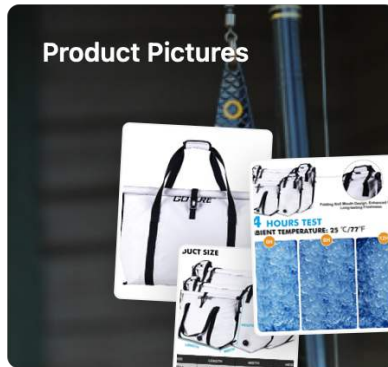

SYGE10701

Product Data

Weight	2.1kg
Size	70cm*30cm*40cm
Material	500D PVC Mesh Cloth & EVA insulation cotton
Keep cold time	24~36h
Custom Price	Depends on different options, 3%-10% higher than basic price
Lead Time	30-45 days
Custom MOQ	200pcs

Product Pictures

PRODUCT SIZE

SIZE	LENGTH	WIDTH	HEIGHT
SMALL	27.6 in/70 cm	11.8 in/30 cm	16 in/40 cm
MEDIUM	47.2 in/120 cm	11.8 in/30 cm	19.7 in/50 cm
LARGE	59.0 in/150 cm	11.8 in/30 cm	23.6 in/60 cm

Folding Roll Mouth Design, Enhanced Sealing, Long-lasting Freshness

24 HOURS TEST
 AMBIENT TEMPERATURE: 25 °C/77°F

Ours
 Super wide bottom

COSTS 3 TIMES THAN FLAT ONE, LOAD MORE

Others
 Flat bottom

PADDED HANDLES
 Reinforced Stitching & Comfortable Grip

WIDE MOUTH DRAIN
 Drain off excess water or easily rinse out your bag

AIR EXHAUST VALVE
 The pressure release valve allows the bag to collapse for easy storage

MESH SIDE POCKET
 Large pockets to store other items

FULL-WRAP STRAPS
 The straps wrap from the front to the back of the bag to ensure even weight distribution.