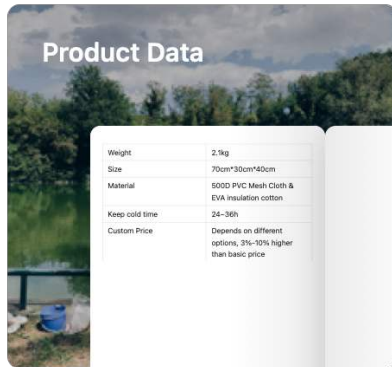

SYGE10701

Product Data

Weight	2.1kg
Size	70cm*30cm*40cm
Material	500D PVC Mesh Cloth & EVA insulation cotton
Keep cold time	24~36h
Custom Price	Depends on different options, 3%-10% higher than basic price
Lead Time	30-45 days
Custom MOQ	200pcs

Product Pictures

PRODUCT SIZE

SIZE	LENGTH	WIDTH	HEIGHT
SMALL	27.6 in/70 cm	11.8 in/30 cm	16 in/40 cm
MEDIUM	47.2 in/120 cm	11.8 in/30 cm	19.7 in/50 cm
LARGE	59.0 in/150 cm	11.8 in/30 cm	23.6 in/60 cm

Folding Roll Mouth Design, Enhanced Sealing, Long-lasting Freshness

24 HOURS TEST
 AMBIENT TEMPERATURE: 25 °C/77°F

Ours
 Super wide bottom

COSTS 3 TIMES THAN FLAT ONE, LOAD MORE

Others
 Flat bottom

PADDED HANDLES
 Reinforced Stitching & Comfortable Grip

WIDE MOUTH DRAIN
 Drain off excess water or easily rinse out your bag