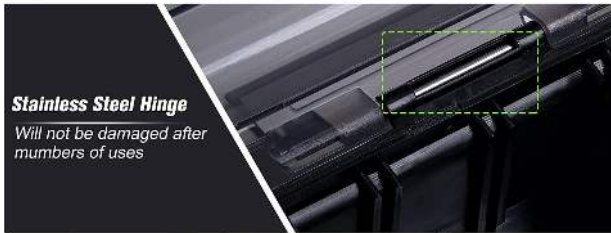

**SYGE10797**

**Product Data**

Size	15.35in/39cm * 10.63in/27cm * 4.72in/12cm
Material	Acrylonitrile Butadiene Styrene

**Product Pictures**