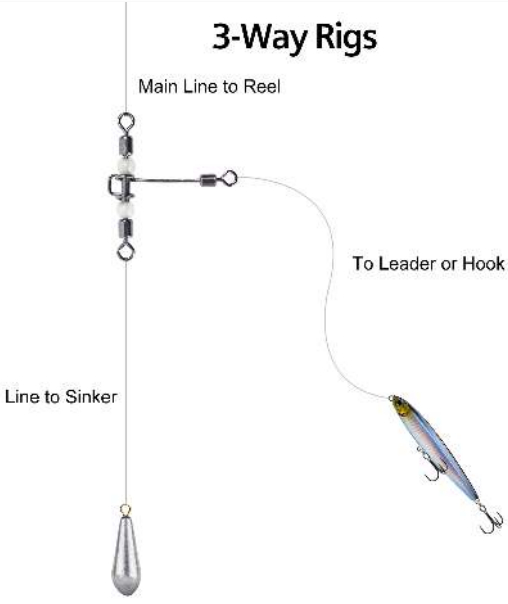

SYGE10859

Product Data

Specification	1/01, 1012, 23, 45, 67, 810
Length	0.74in/19mm, 0.86in/22mm, 1.1in/28mm, 1.29in/33mm, 1.49in/38mm, 1.65in/42mm
Pull	17lb/8kg, 28lb/13kg, 44lb/20kg, 66lb/30kg, 83lb/38kg, 97lb/44kg
Holding Strength	above 22.05lb

Product Pictures

Product Data

Specification	1/01, 1012, 23, 45, 67, 810
Length	0.74in/19mm, 0.86in/22mm, 1.1in/28mm, 1.29in/33mm, 1.49in/38mm, 1.65in/42mm
Pull	17lb/8kg, 28lb/13kg, 44lb/20kg, 66lb/30kg, 83lb/38kg, 97lb/44kg
Holding Strength	above 22.05lb
Custom MOQ	2000 bags
Custom Price	Depends on different options, 3%-10% higher than basic price
Lead Time	30-45 days

Product Pictures

360° Rotation
Flexible Rotation to Prevent Tangling

3-Way Rigs

Specification	1/0×1	2×3	4×5	6×7	8×10	10×12
Length	1.65in/42mm	1.49in/38mm	1.29in/33mm	1.1in/28mm	0.86in/22mm	0.74in/19mm
Pull	97lb/44kg	83lb/38kg	69lb/30kg	44lb/20kg	28lb/13kg	17lb/8kg