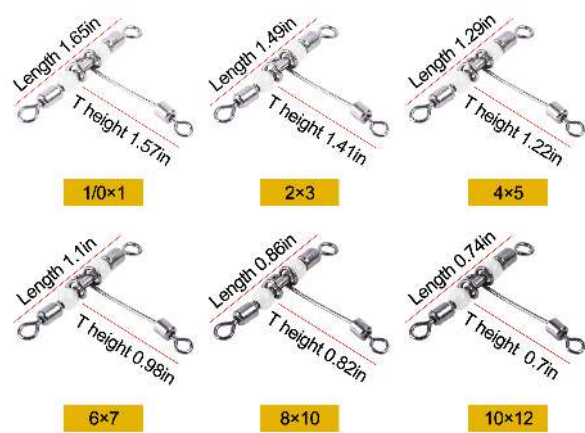

SYGE10859

Product Data

Specification	1/01, 1012, 23, 45, 67, 810
Length	0.74in/19mm, 0.86in/22mm, 1.1in/28mm, 1.29in/33mm, 1.49in/38mm, 1.65in/42mm
Pull	17lb/8kg, 28lb/13kg, 44lb/20kg, 66lb/30kg, 83lb/38kg, 97lb/44kg
Holding Strength	above 22.05lb

Product Pictures

Product Data

Specification	1/01, 1012, 23, 45, 67, 810
Length	0.74in/19mm, 0.86in/22mm, 1.1in/28mm, 1.29in/33mm, 1.49in/38mm, 1.65in/42mm
Pull	17lb/8kg, 28lb/13kg, 44lb/20kg, 66lb/30kg, 83lb/38kg, 97lb/44kg
Holding Strength	above 22.05lb
Custom MOQ	2000 bags
Custom Price	Depends on different options, 3%-10% higher than basic price
Lead Time	30-45 days

Product Pictures

360° Rotation
Flexible Rotation to Prevent Tangling

3-Way Rigs

Specification	1/0×1	2×3	4×5	6×7	8×10	10×12
Length	1.65in/42mm	1.49in/38mm	1.29in/33mm	1.1in/28mm	0.86in/22mm	0.74in/19mm
Pull	97lb/44kg	83lb/38kg	69lb/30kg	44lb/20kg	28lb/13kg	17lb/8kg