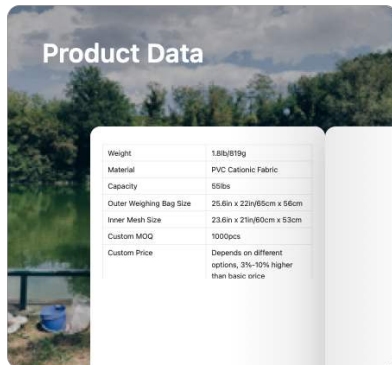

SYGE11038

Product Data

Weight	1.8lb/819g
Material	PVC Cationic Fabric
Capacity	55lbs
Outer Weighing Bag Size	25.6in x 22in/65cm x 56cm
Inner Mesh Size	23.6in x 21in/60cm x 53cm
Custom MOQ	1000pcs
Custom Price	Depends on different options, 3%-10% higher than basic price
Lead Time	30-45 days

HELPS YOUR WINNING CATCH SAFE

No more having to pour out the water and then pour it back in the fish bag!

BUY KIT, SAVE MORE

3 IN 1

22 in / 56 cm

25.5 in / 65 cm

9.64 in

3.14 in

21 in / 53 cm

20.6 in / 53 cm

11.4 in / 29 cm

11.4 in / 29 cm

3.1 in / 8 cm

WEIGHT: 2.8 lb / 919 g

IDEAL FOR FISHING TOURNAMENTS

LARGE CAPACITY 55LBS

Comfortable Padded Carrying Handle

Breathable Adjustable Shoulder Strap

Reinforced Stitching & Fine Workmanship

18 Inch Fishing Measuring Ruler