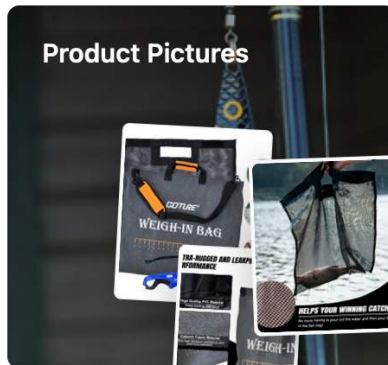

SYGE11038

Product Data

Weight	1.8lb/819g
Material	PVC Cationic Fabric
Capacity	55lbs
Outer Weighing Bag Size	25.6in x 22in/65cm x 56cm
Inner Mesh Size	23.6in x 21in/60cm x 53cm
Custom MOQ	1000pcs
Custom Price	Depends on different options, 3%-10% higher than basic price
Lead Time	30-45 days

Product Pictures

GOTURE®
WEIGH-IN BAG

0 1 2 3 4 5 6 7 8 9 10 11 12 13 14 15 16 17 18

ULTRA-RUGGED AND LEAKPROOF PERFORMANCE

- High Quality PVC Material**
Water holding, leaf-proof
- Cationic Fabric Material**
Offers high abrasion resistance and puncture-resistant
- Heavy Duty Construction**
Welded seams without any stitches

HELPS YOUR WINNING CATCH SAFE

No more having to pour out the water and then pour it back in the fish bag!

BUY KIT, SAVE MORE

3 IN 1

22 in / 56 cm

25.5 in / 65 cm

9.64 in

3.14 in

Comfortable Padded Carrying Handle

Breathable Adjustable Shoulder Strap

Reinforced Stitching & Fine Workmanship

18 Inch Fishing Measuring Ruler