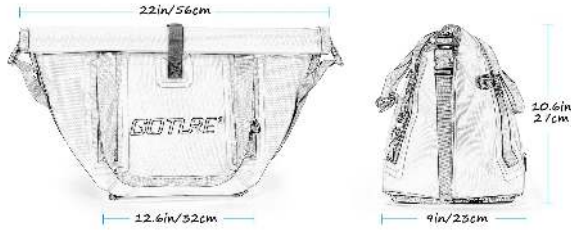

SYGE11039

Product Data

Weight	2.78kg/1.25kg
Size	22x/36cm * 8x/23cm * 19.5x/27cm
Capacity	20L
Material	500D PVC Mesh Cloth & EVA insulation cotton
Keep cold time	24-36h
Custom Price	Depends on different options, 3%-10% higher

Product Data

Weight	2.76lbs/1.25kg
Size	22in/56cm * 9in/23cm * 10.6in/27cm
Capacity	20L
Material	500D PVC Mesh Cloth & EVA insulation cotton
Keep cold time	24~36h
Custom Price	Depends on different options, 3%-10% higher than basic price
Lead Time	30-45 days
Custom MOQ	100pcs

Product Pictures

**20L EXTRA LARGE CAPACITY
HOLDS 28 CANS**

2.76lbs/1.25kg

20L
EXTRA LARGE
CAPACITY

28
CANS

GOTURE BAG, PACK MORE

PRODUCT DETAIL

Comfortable padded handle